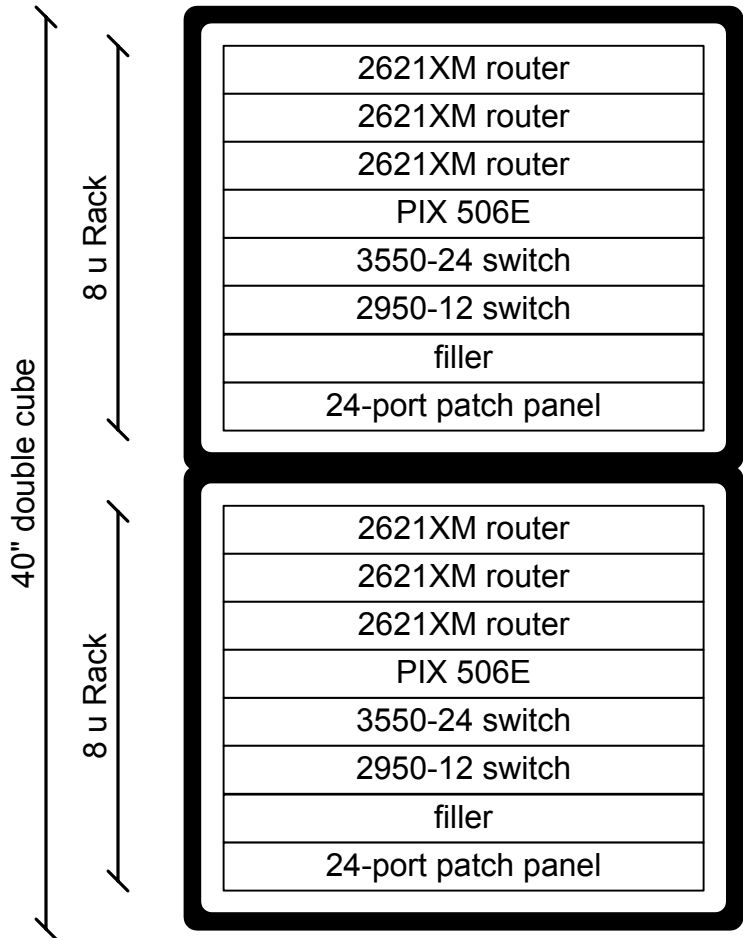

Intro Cisco Lab

28 seats

7/31/2004

www.starcase.com

Approximate cost

2x 19" cube	\$340.00
1x top	\$25.00
2x side panel pair	\$35.00
2x 1u filler panel	\$30.00
2x 24-port patch panel	\$200.00
Total	\$630.00