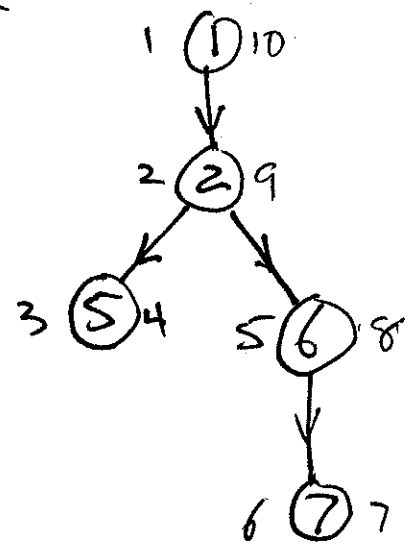

CSE 101 4-16-26

11

• Thur. 4/23 mid 1.

exam: 1:30 - 2:35

break: 2:35 - 2:40

lecture: 2:40 - 3:05

• Paz: ext. 1 last day.

Ex DFS on a digraph.

Time: 0 1 2 15 16

Forest

151

forest!

ix,

forest

stack

- 1
- 5
- 4
- 2
- 3
- 6

Ex SCCs.

stack: 1 2 5 3 7 6 4 8

forest

6