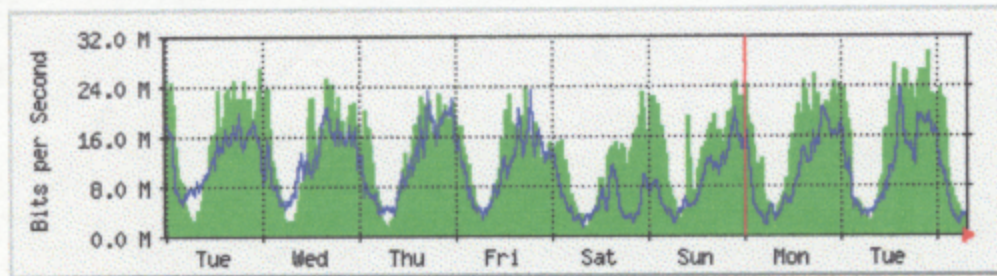

Traffic Analysis for frontdoor

The statistics were last updated **Wednesday, 2 February 2000 at 8:08** ,
 at which time 'Communications Bldg Cat5500' had been up for **182 days, 11:45:32**.

'Daily' Graph (5 Minute Average)

Max **In**: 33.2 Mb/s (33.2%) Average **In**: 15.4 Mb/s (15.4%) Current **In**: 3941.9 kb/s (3.9%)
 Max **Out**: 27.0 Mb/s (27.0%) Average **Out**: 10.3 Mb/s (10.3%) Current **Out**: 3596.1 kb/s (3.6%)

'Weekly' Graph (30 Minute Average)

Max **In**: 29.7 Mb/s (29.7%) Average **In**: 14.3 Mb/s (14.3%) Current **In**: 3607.4 kb/s (3.6%)
 Max **Out**: 23.7 Mb/s (23.7%) Average **Out**: 10.3 Mb/s (10.3%) Current **Out**: 3112.2 kb/s (3.1%)