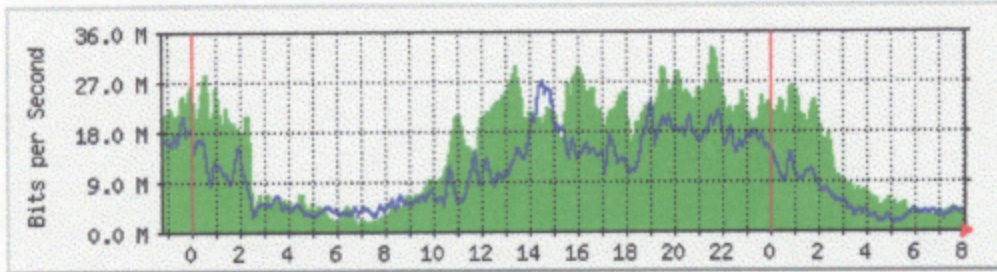

Traffic Analysis for frontdoor

The statistics were last updated **Wednesday, 2 February 2000 at 8:08** ,
 at which time 'Communications Bldg Cat5500' had been up for **182 days, 11:45:32**.

'Daily' Graph (5 Minute Average)

Max **In**: 33.2 Mb/s (33.2%) Average **In**: 15.4 Mb/s (15.4%) Current **In**: 3941.9 kb/s (3.9%)
 Max **Out**: 27.0 Mb/s (27.0%) Average **Out**: 10.3 Mb/s (10.3%) Current **Out**: 3596.1 kb/s (3.6%)

'Weekly' Graph (30 Minute Average)

Max **In**: 29.7 Mb/s (29.7%) Average **In**: 14.3 Mb/s (14.3%) Current **In**: 3607.4 kb/s (3.6%)
 Max **Out**: 23.7 Mb/s (23.7%) Average **Out**: 10.3 Mb/s (10.3%) Current **Out**: 3112.2 kb/s (3.1%)