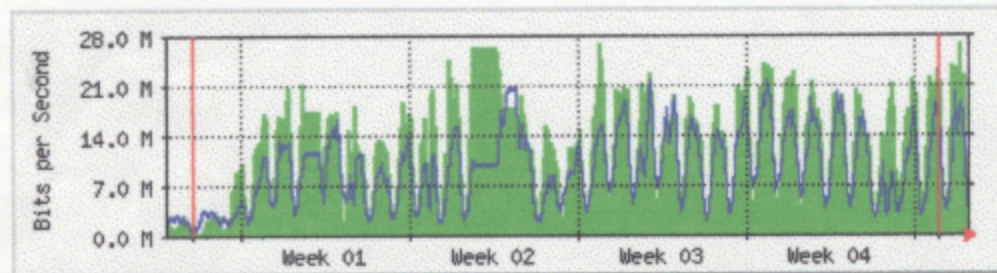

'Monthly' Graph (2 Hour Average)

Max **In**: 26.9 Mb/s (26.9%)   Average **In**: 12.6 Mb/s (12.6%)   Current **In**: 5130.8 kb/s (5.1%)
Max **Out**: 21.7 Mb/s (21.7%)   Average **Out**: 9227.4 kb/s (9.2%)   Current **Out**: 2588.6 kb/s (2.6%)

'Yearly' Graph (1 Day Average)